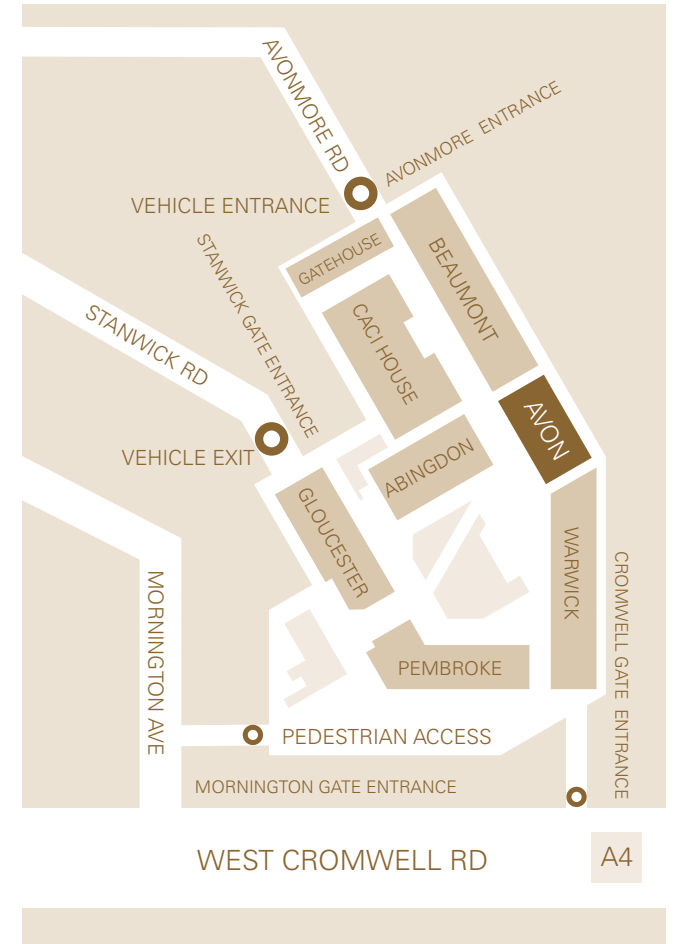

# likemind: where to find us

Avon House  
Kensington Village  
Avonmore Road  
London W14 8TS

+44 (0)20 7855 5888  
[likemindgroup.com](http://likemindgroup.com)