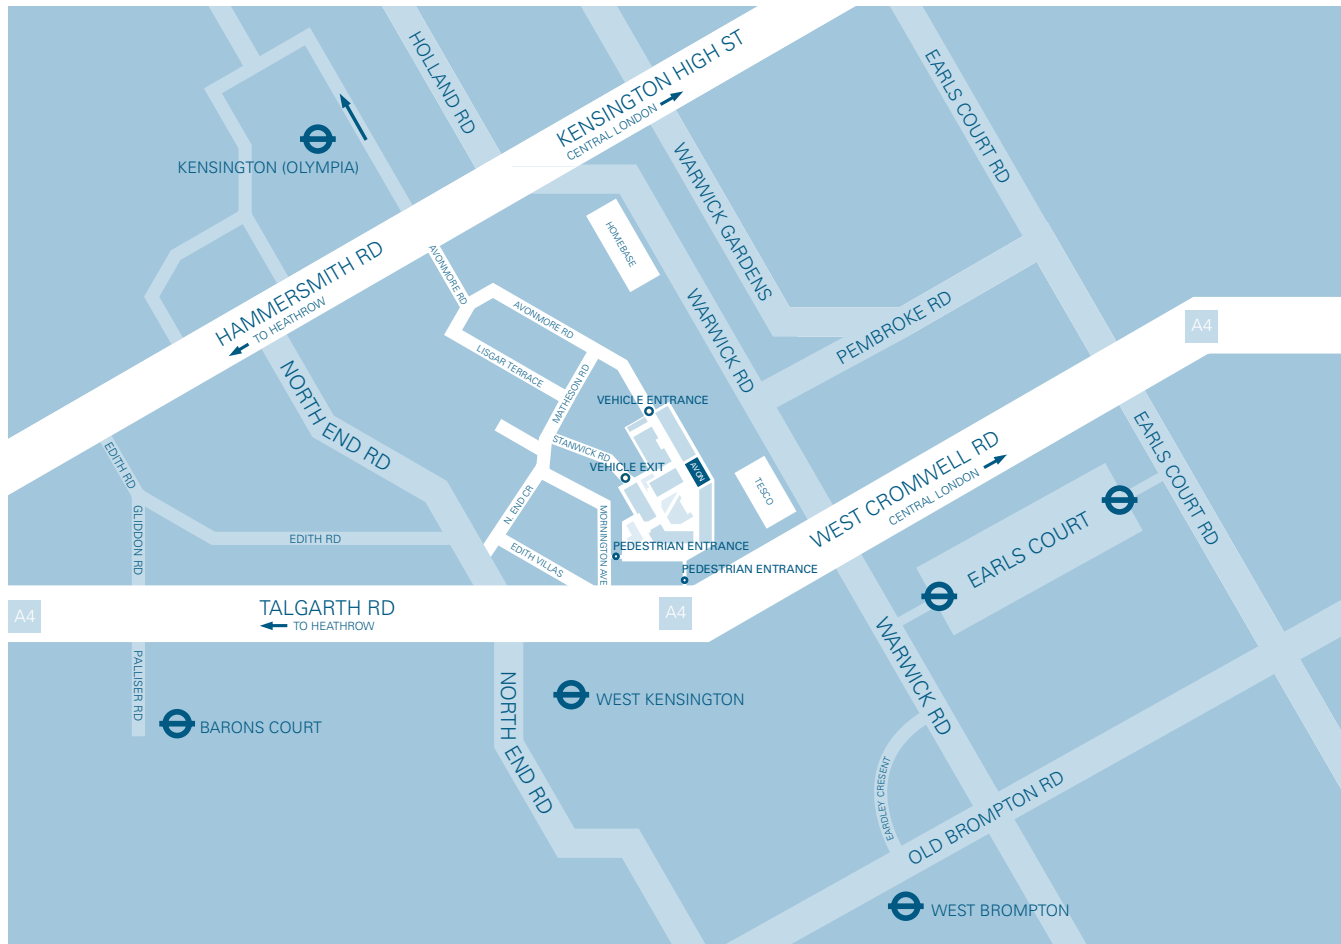

# likemind: where to find us

Avon House  
Kensington Village  
Avonmore Road  
London W14 8TS

+44 (0)20 7855 5888  
[likemindgroup.com](http://likemindgroup.com)